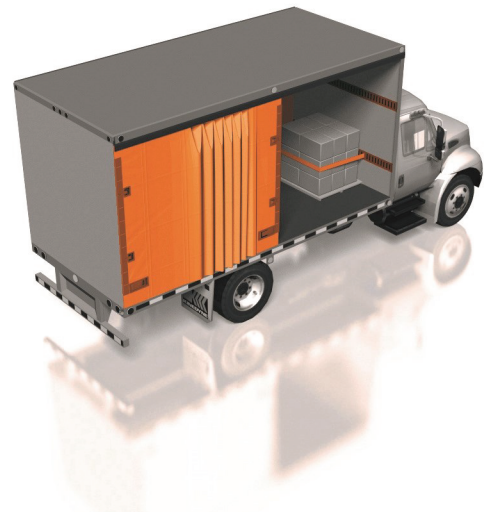

Kinedyne Curtainside Solutions

Easier access to product anywhere on your trailer, accelerates delivery times, provides scheduling flexibility and reduces workplace injuries.

Kin-SiderTM
by **KINEDYNE**[®]

Kin-SliderTM
by **KINEDYNE**[®]

MORE EFFICIENT - MORE PROFITABLE

- Heavy weight traditional curtain-side
- Load and unload on ground level
- Open and close in 30 seconds or less
- Up to 10 times faster than traditional curtainside